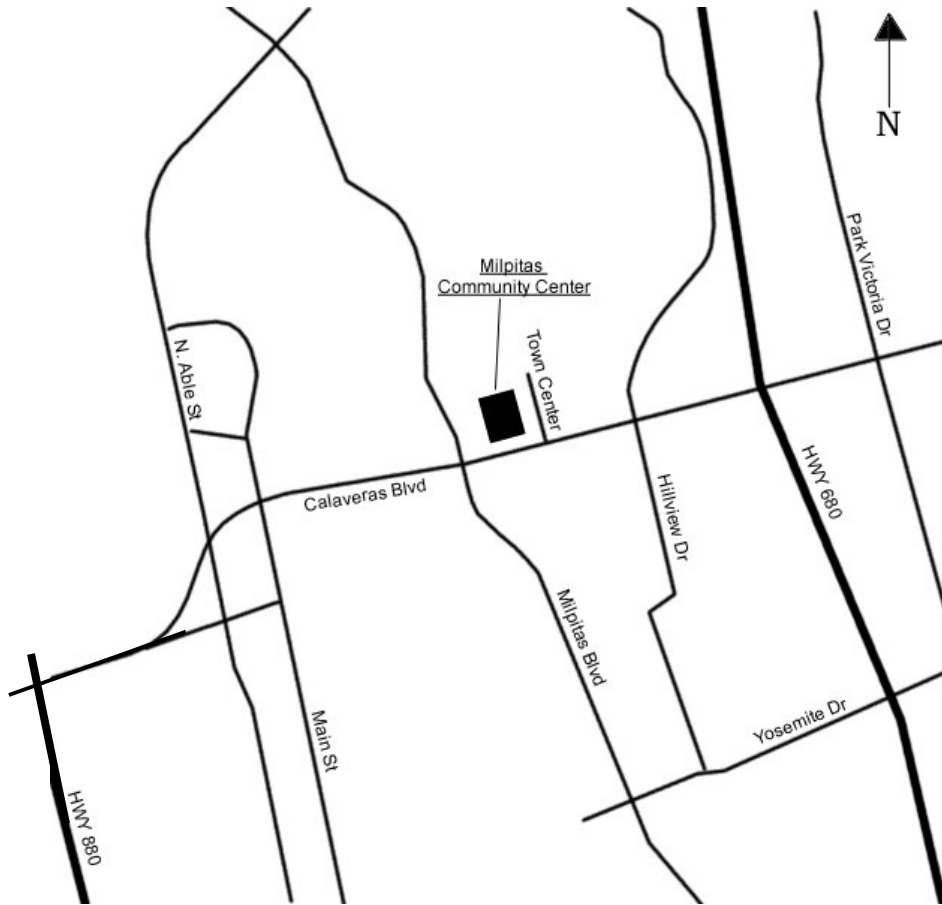

Milpitas Community Center • 457 E. Calaveras • Milpitas, CA 95035

SAN JOSE AIRPORT

Take 880 North. Exit 880 east onto Calaveras Blvd. Proceed past Milpitas Blvd. and make a U-turn at the Town Center light. Turn right into the Community Center parking lot.

FROM 880 SOUTH

Exit 880 east onto Calaveras Blvd. Proceed past Milpitas Blvd. and make a U-turn at the Town Center light. Turn right into the Community Center parking lot.

FROM 880 NORTH

Exit 880 east onto Calaveras Blvd. Proceed past Milpitas Blvd. and make a U-turn at the Town Center light. Turn right into the Community Center parking lot.

FROM 680 SOUTH

Exit west onto Calaveras Blvd. Proceed to just before the Milpitas Blvd. Intersection and turn right into the Community Center parking lot.

FROM 680 NORTH

Exit west onto Calaveras Blvd. Proceed to just before the Milpitas Blvd. Intersection and turn right into the Community Center parking lot.

FROM 101 NORTH

Take the Hwy 237 Milpitas/Alviso exit. Travel about 8 miles on 237 east to Milpitas. Follow until 237 turns into Calaveras Blvd. Proceed past Milpitas Blvd. and make a U-turn at the Town Center light. Turn right into the Community Center parking lot.