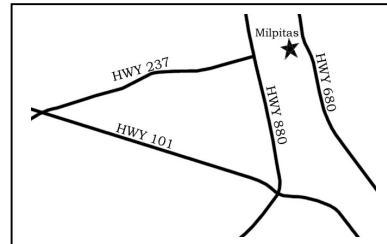

Milpitas Community Center • 457 E. Calaveras • Milpitas, CA 95035

SAN JOSE AIRPORT

Take 880 North. Exit 880 east onto Calaveras Blvd. Proceed past Milpitas Blvd. and make a U-turn at the Town Center light. Turn right into the Community Center parking lot.

FROM 880 SOUTH

Exit 880 east onto Calaveras Blvd. Proceed past Milpitas Blvd. and make a U-turn at the Town Center light. Turn right into the Community Center parking lot.

FROM 880 NORTH

Exit 880 east onto Calaveras Blvd. Proceed past Milpitas Blvd. and make a U-turn at the Town Center light. Turn right into the Community Center parking lot.

FROM 680 SOUTH

Exit west onto Calaveras Blvd. Proceed to just before the Milpitas Blvd. Intersection and turn right into the Community Center parking lot.

FROM 680 NORTH

Exit west onto Calaveras Blvd. Proceed to just before the Milpitas Blvd. Intersection and turn right into the Community Center parking lot.